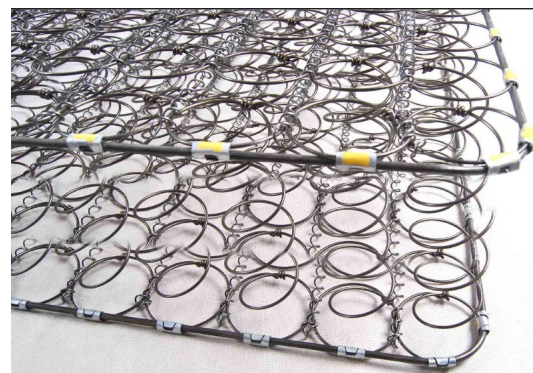

Prohibited Goods

The following items are not accepted by Albert Batty Metal Recyclers.

TYRES

**EXPLOSIVES &
FLAMMABLE LIQUIDS**

GLASS

CONCRETE

44 GALLON DRUMS

MATTRESS SPRINGS