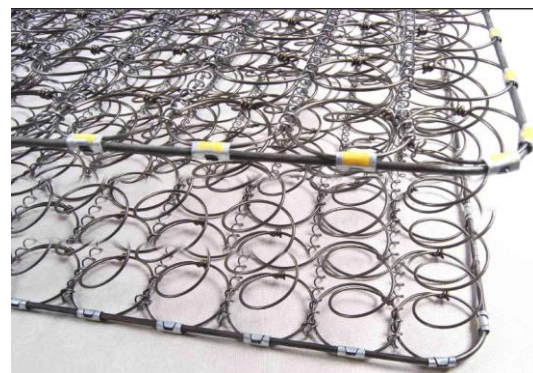

AB ALBERT BATTY METAL RECYCLERS

Prohibited Goods

The following items are not accepted by Albert Batty Metal Recyclers.

TYRES

**EXPLOSIVES &
FLAMMABLE LIQUIDS**

GLASS

CONCRETE

44 GALLON DRUMS